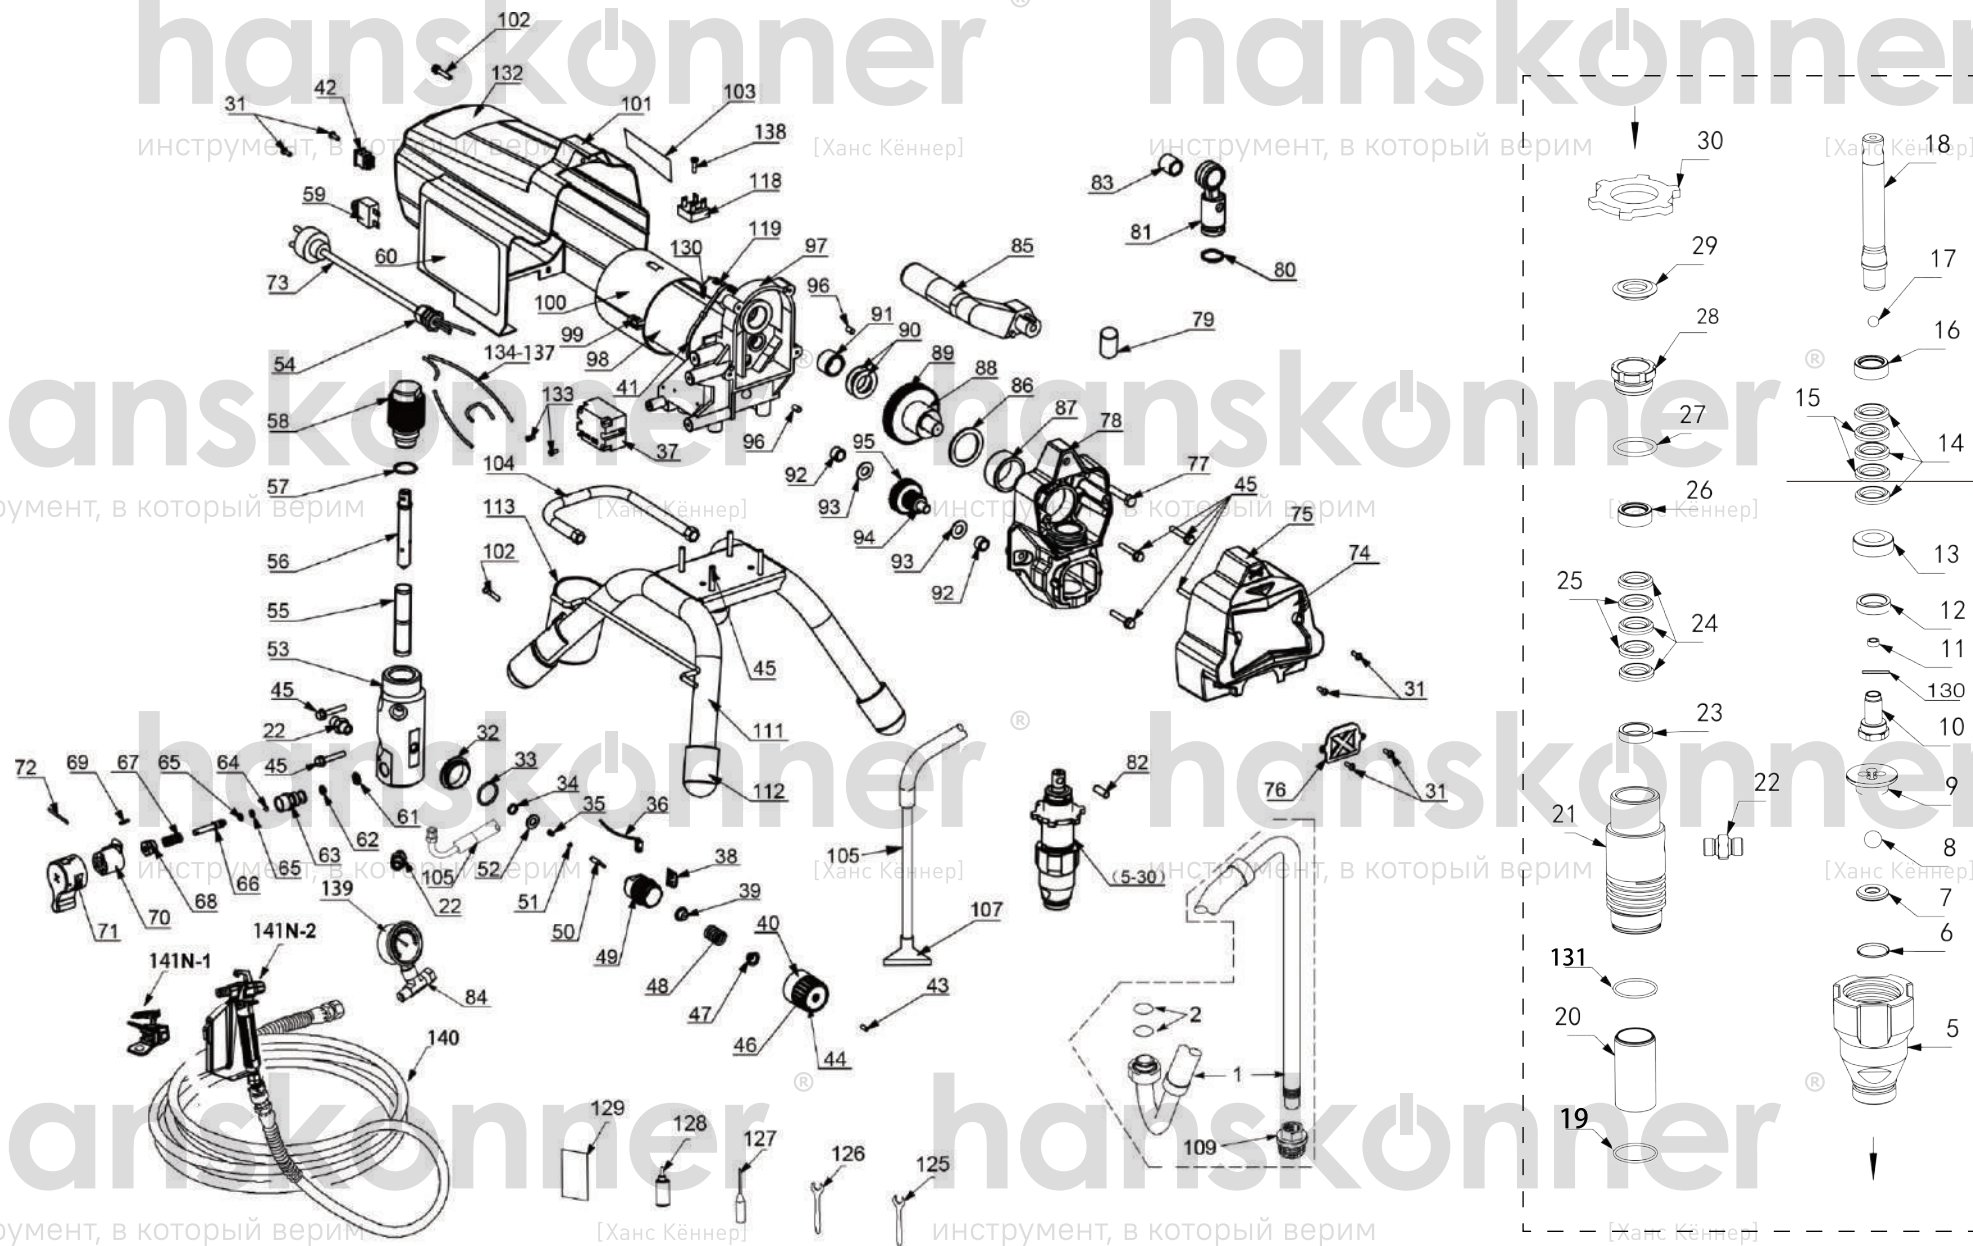

hanskonner®

hanskonner®

инструмент, в который верим

[Ханс Кённер]

инструмент, в который верим

[Ханс Кённер]

инструмент, в который верим

[Ханс Кённер]

инструмент, в который верим

[Ханс Кённер]

инструмент, в который верим

[Ханс Кённер]

инструмент, в который верим

[Ханс Кённер]

инструмент, в который верим

[Ханс Кённер]

инструмент, в который верим

[Ханс Кённер]